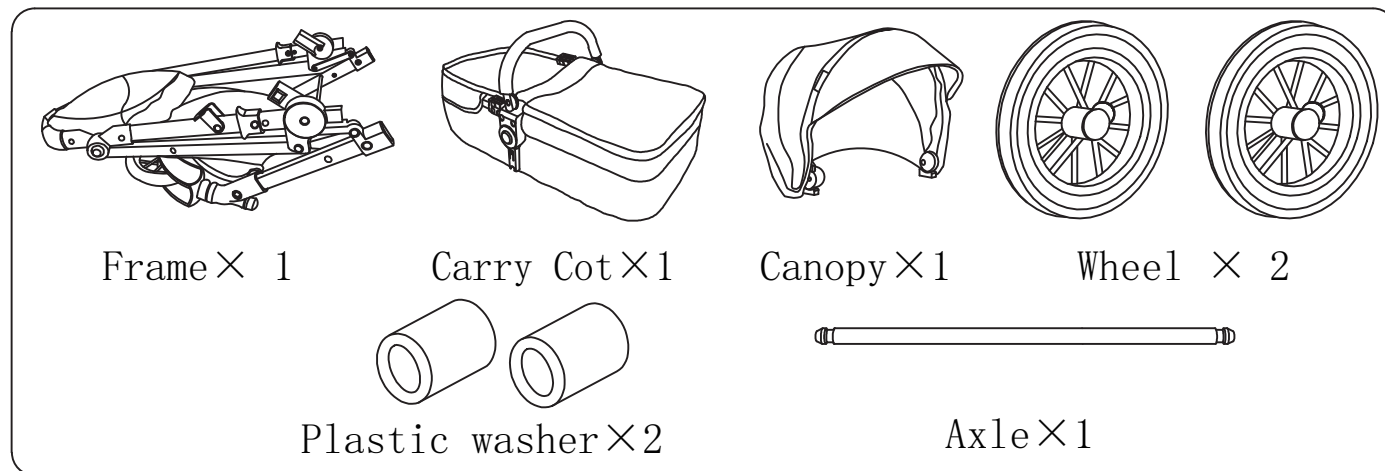

ASSEMBLY INSTRUCTIONS

Cloudberry Castle Doll Pram

10243743

Components:

Instructions:

EN: Warning! This item is a toy and not suitable for carrying babies, children or pets. Assembly and disassembly should be carried out by an adult. Please remove all packaging attachments before giving this item to your child. Not suitable for children under 36 months due to choking hazard for small parts. Keep hands away from movable parts. Care instructions: service wash only, wipe clean with a soft damp cloth. Please keep this instruction sheet for future reference.