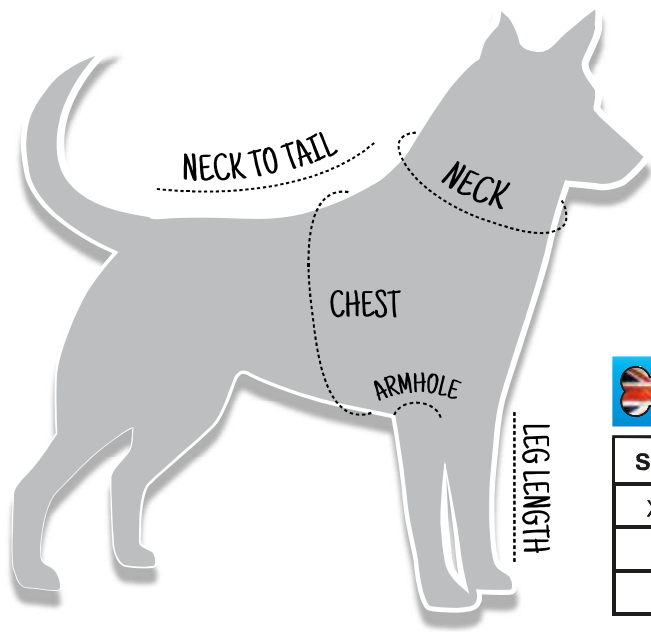

UK SIZE GUIDES

 WOMEN'S SIZE GUIDE	 UK	Dress Size	Bust	Waist
	XS	6	31"	23"
	S	8-10	31-34"	24-27"
	M	12-14	35-38"	28-31"
	L	16-18	39-42"	32-36"

 MEN'S SIZE GUIDE	 UK	Chest	Waist
	STD	36-42"	26-34"
	SMALL	38"	30-32"
	MEDIUM	41"	33-35"
	LARGE	43"	36-38"
	XL	42-46"	36-40"

GIRL'S TEEN SIZE		
SIZE	BUST	WAIST
STD	32"- 34"	22"- 24"

BOY'S TEEN SIZE	
JACKET SIZE	
34-36	

GIRL'S TWEEN SIZE		
SIZE	BUST	WAIST
Small	27"	24"
Medium	29"	27"

CHILDREN		
SIZE	HEIGHT	WAIST
Toddler	35"- 39"	22"- 24"
Small	44"- 48"	25"- 26"
Medium	50"- 54"	27"- 30"
Large	56"- 60"	31"- 34"

INFANTS	
SIZE	AGE
Newborn	0-6 Months
Infant	6-12 Months

2ND SKIN [®]	
ADULTS	KIDS
Sizing Chart by Height	
M	M
L	L
XL	M
	L

MEDIUM SIZE
 If you are between 5' and 5'4" tall

LARGE SIZE
 If you are between 5'4" and 5'10" tall

EXTRA LARGE SIZE
 If you are between 5'10" and 6'3" tall

MEDIUM SIZE
 If you are between 3'11" and 4'5" tall

LARGE SIZE
 If you are between 4'6" and 5' tall

DOG SIZE GUIDES

UK COSTUME SIZES

SIZE	NECK TO TAIL	CHEST	BREED SUGGESTION
XS	20 cm	36 cm	Chihuahua, Yorkshire Terrier
S	30 cm	46 cm	Shih Tzu, Jack Russel, Maltese
M	41 cm	50 cm	Beagle, Dachshund