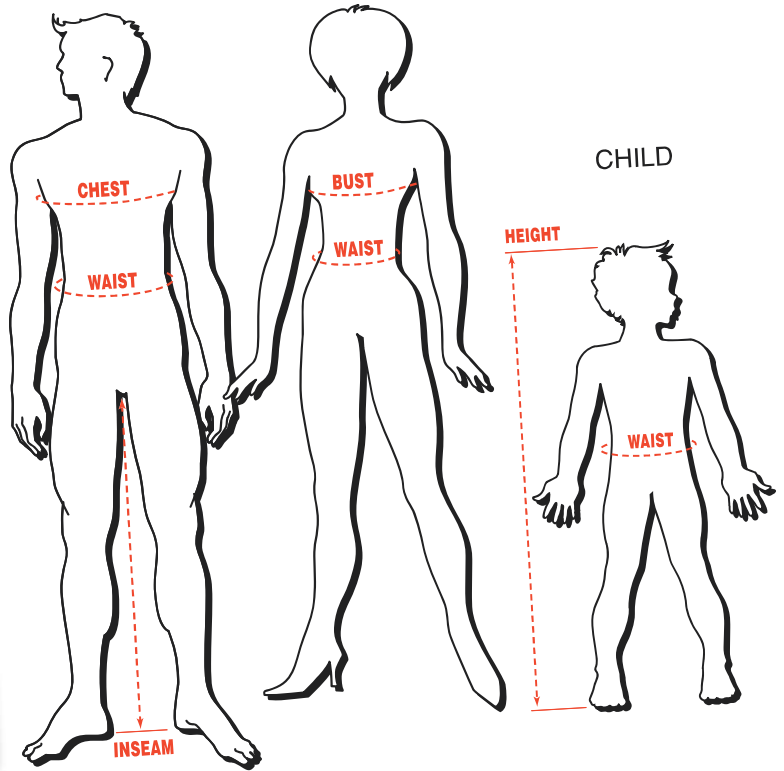

UK SIZE GUIDES

 WOMEN'S SIZE GUIDE	 UK	Dress Size	Bust	Waist
	XS	6	31"	23"
	S	8-10	31-34"	24-27"
	M	12-14	35-38"	28-31"
	L	16-18	39-42"	32-36"

 MEN'S SIZE GUIDE	 UK	Chest	Waist
	STD	36-42"	26-34"
	SMALL	38"	30-32"
	MEDIUM	41"	33-35"
	LARGE	43"	36-38"
	XL	42-46"	36-40"

83

84

85

SIZE CHART

USA

ADULTS

ADULT MALES			
SIZE	CHEST	WAIST	INSEAM
Small	36"	26"- 28"	33"
Medium	42"	30"- 34"	33"
Large	46"	36"- 40"	33"
Plus Size	50"	42"- 46"	33"
1X	50"	46"	
2X	56"	52"	

ADULT FEMALES		
SIZE	BUST	WAIST
Extra Small	32"- 34"	22"- 24"
Small	33"- 35"	25"- 26"
STD (Medium)	36"- 38"	27"- 30"
Large	38"- 40"	31"- 34"
Plus Size	42"- 44"	35"- 38"
1X	45"	39"
2X	50"	43"

GIRL'S TEEN SIZE		
SIZE	BUST	WAIST
STD	32"- 34"	22"- 24"

BOY'S TEEN SIZE	
JACKET SIZE	
34-36	

GIRL'S TWEEN SIZE		
SIZE	BUST	WAIST
Small	27"	24"
Medium	29"	27"

CHILDREN		
SIZE	HEIGHT	WAIST
Toddler	35"- 39"	22"- 24"
Small	44"- 48"	25"- 26"
Medium	50"- 54"	27"- 30"
Large	56"- 60"	31"- 34"

INFANTS	
SIZE	AGE
Newborn	0-6 Months
Infant	6-12 Months

2ND SKIN [®]	
ADULTS	KIDS
Sizing Chart by Height	
M	M
L	L
XL	M
	L

MEDIUM SIZE
 If you are between 5' and 5'4" tall

LARGE SIZE
 If you are between 5'4" and 5'10" tall